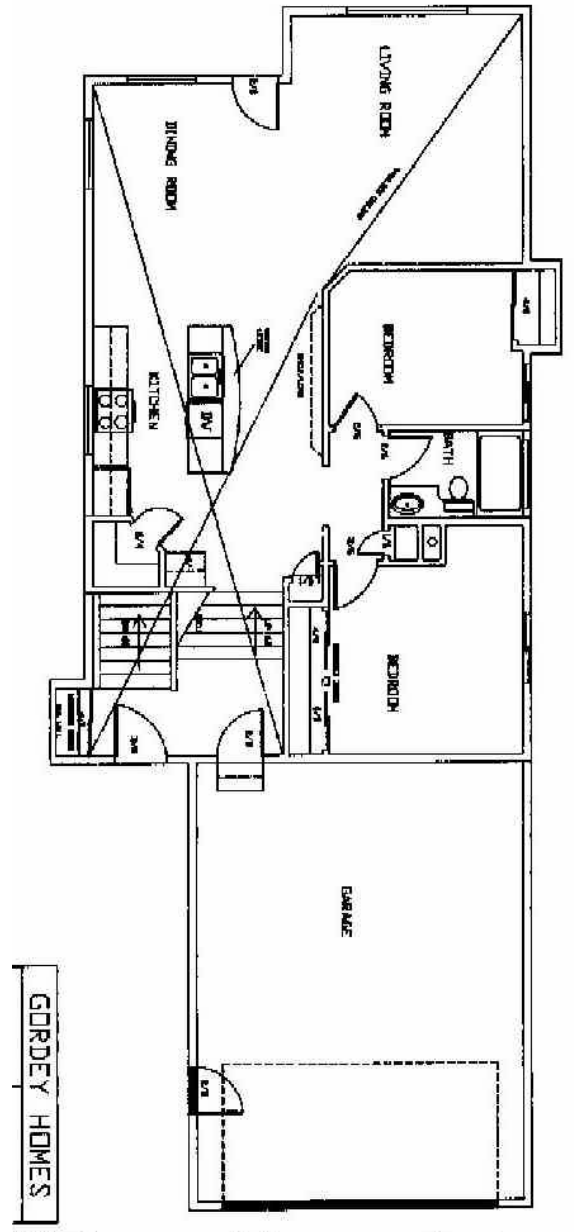

11309-101 Street
Grande Prairie, Alberta
[780] 532-9028
www.GordeyHomes.Com

TAMARA

1090 SQ FT BI-LEVEL

For more information contact Gordey Homes Sales Representative
D'Arcy Donald
780-814-9006
www.GrandePrairieRealEstate.Com