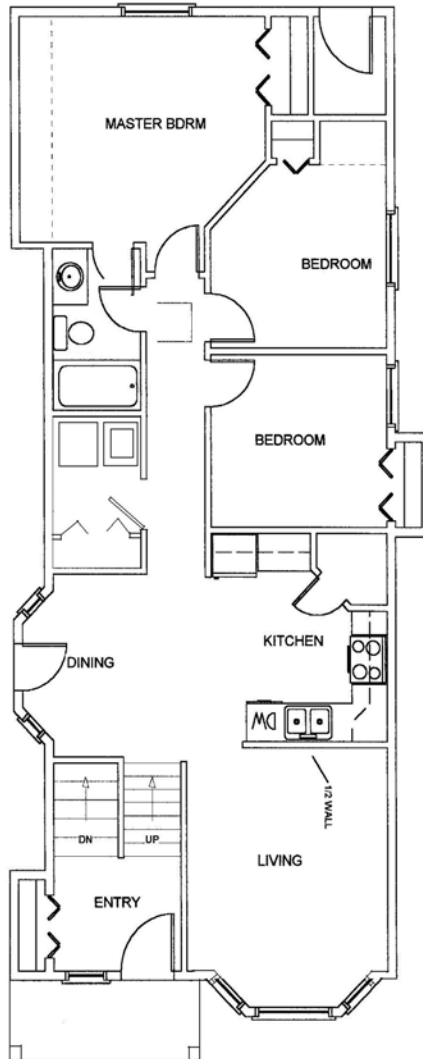

11309-101 Street
Grande Prairie, Alberta
[780] 532-9028
www.GordeyHomes.Com

GEMINI

1100 SQ FT BI-LEVEL

For more information contact Gordey Homes Sales Representative

D'Arcy Donald

780-814-9006

www.GrandePrairieRealEstate.Com